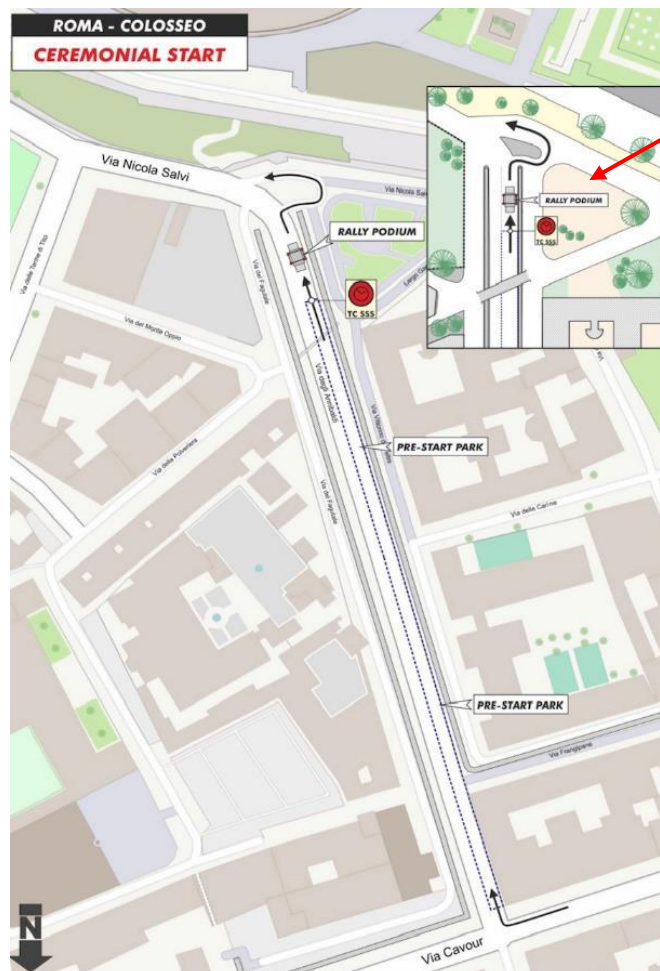

IMPORTANT REMINDERS TO ALL COMPETITORS

- **SSS1: Suggested the most efficient way to reach SSS1 is:**

- Park your Car/Van at Metro Station EUR MAGLIANA 41.83954979367965, 12.463781264155546
- Take the METRO B in direction REBIBBIA-IONIO
- After 6 STOPS you will get to Colosseum! EXIT from the TRAIN now.
- Get the Exit for "LARGO AGNESI" and you will be 20 mt from the stage Start and the Start ramp.

28 - 30 July 2023

- In Case you will be forced to come to stage with your own car/Van please be aware that many road around SSS1 will be closed or diverted that day. The closer Parking Spot available is in Via Delle Terme di Traiano, <https://goo.gl/maps/JWjVeQ1Fx69piZwQ6> here you could park the car and walk to the SSS1 Start.

- The organizers, in collaboration with Red Bull, has arranged a refreshment point near SSS1 start. The refreshment point will be open from 18.30 to 20.30 on Friday 28 July 2023.

The Clerk of the Course
Mauro Zambelli