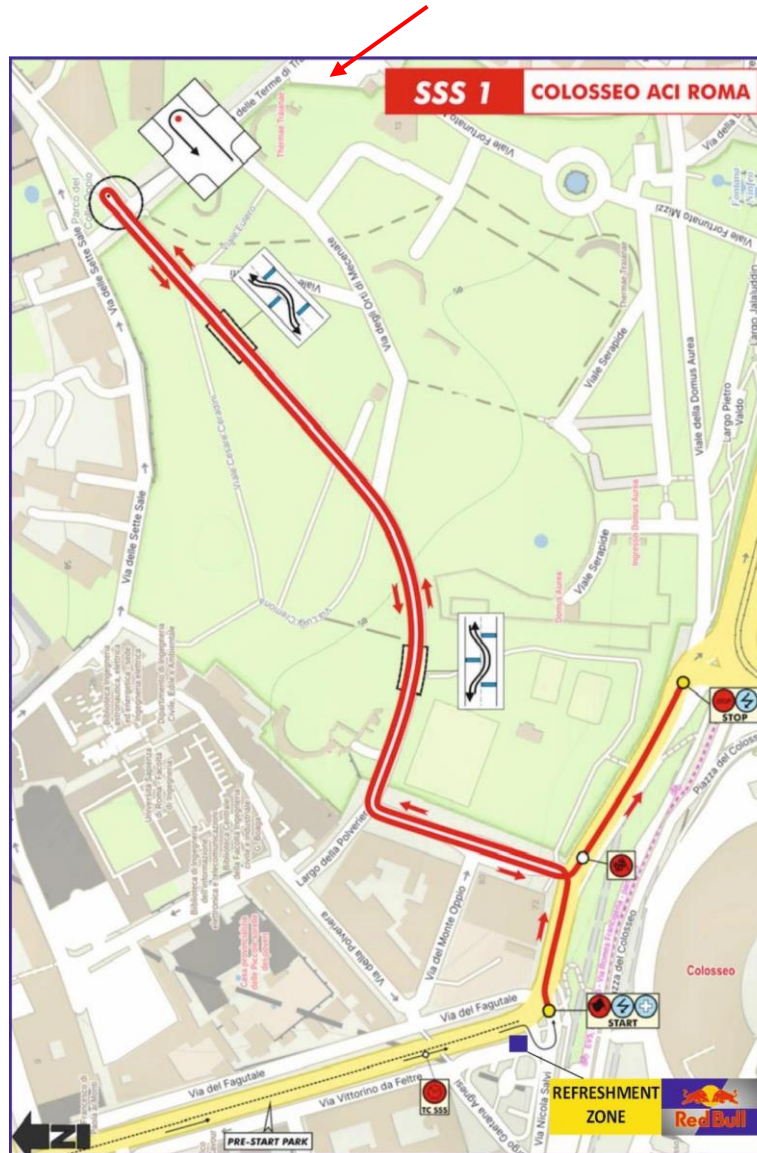

Date: 25.07.2023

Time: 10:30 hrs

Subject: CoC COMMUNICATION NO. 4

Document No: 3.4

From: The Clerk of the Course

To: All competitors / crew members

Number of pages: 2 Attachments: 0 (0 pages)

Attachments:

IMPORTANT REMINDERS TO ALL COMPETITORS

- **SSS1: Suggested the most efficient way to reach SSS1 is:**

- Park your Car/Van at Metro Station EUR MAGLIANA 41.83954979367965, 12.463781264155546
- Take the METRO B in direction REBIBBIA-IONIO
- After 6 STOPS you will get to Colosseum! EXIT from the TRAIN now.
- Get the Exit for "LARGO AGNESI" and you will be 20 mt from the stage Start and the Start ramp.

28 - 30 July 2023

- In Case you will be forced to come to stage with your own car/Van please be aware that many road around SSS1 will be closed or diverted that day. The closer Parking Spot available is in Via Delle Terme di Traiano, <https://goo.gl/maps/JWjVeQ1Fx69piZwQ6> here you could park the car and walk to the SSS1 Start.

- The organizers, in collaboration with Red Bull, has arranged a refreshment point near SSS1 start. The refreshment point will be open from 18.30 to 20.30 on Friday 28 July 2023.

The Clerk of the Course
Mauro Zambelli